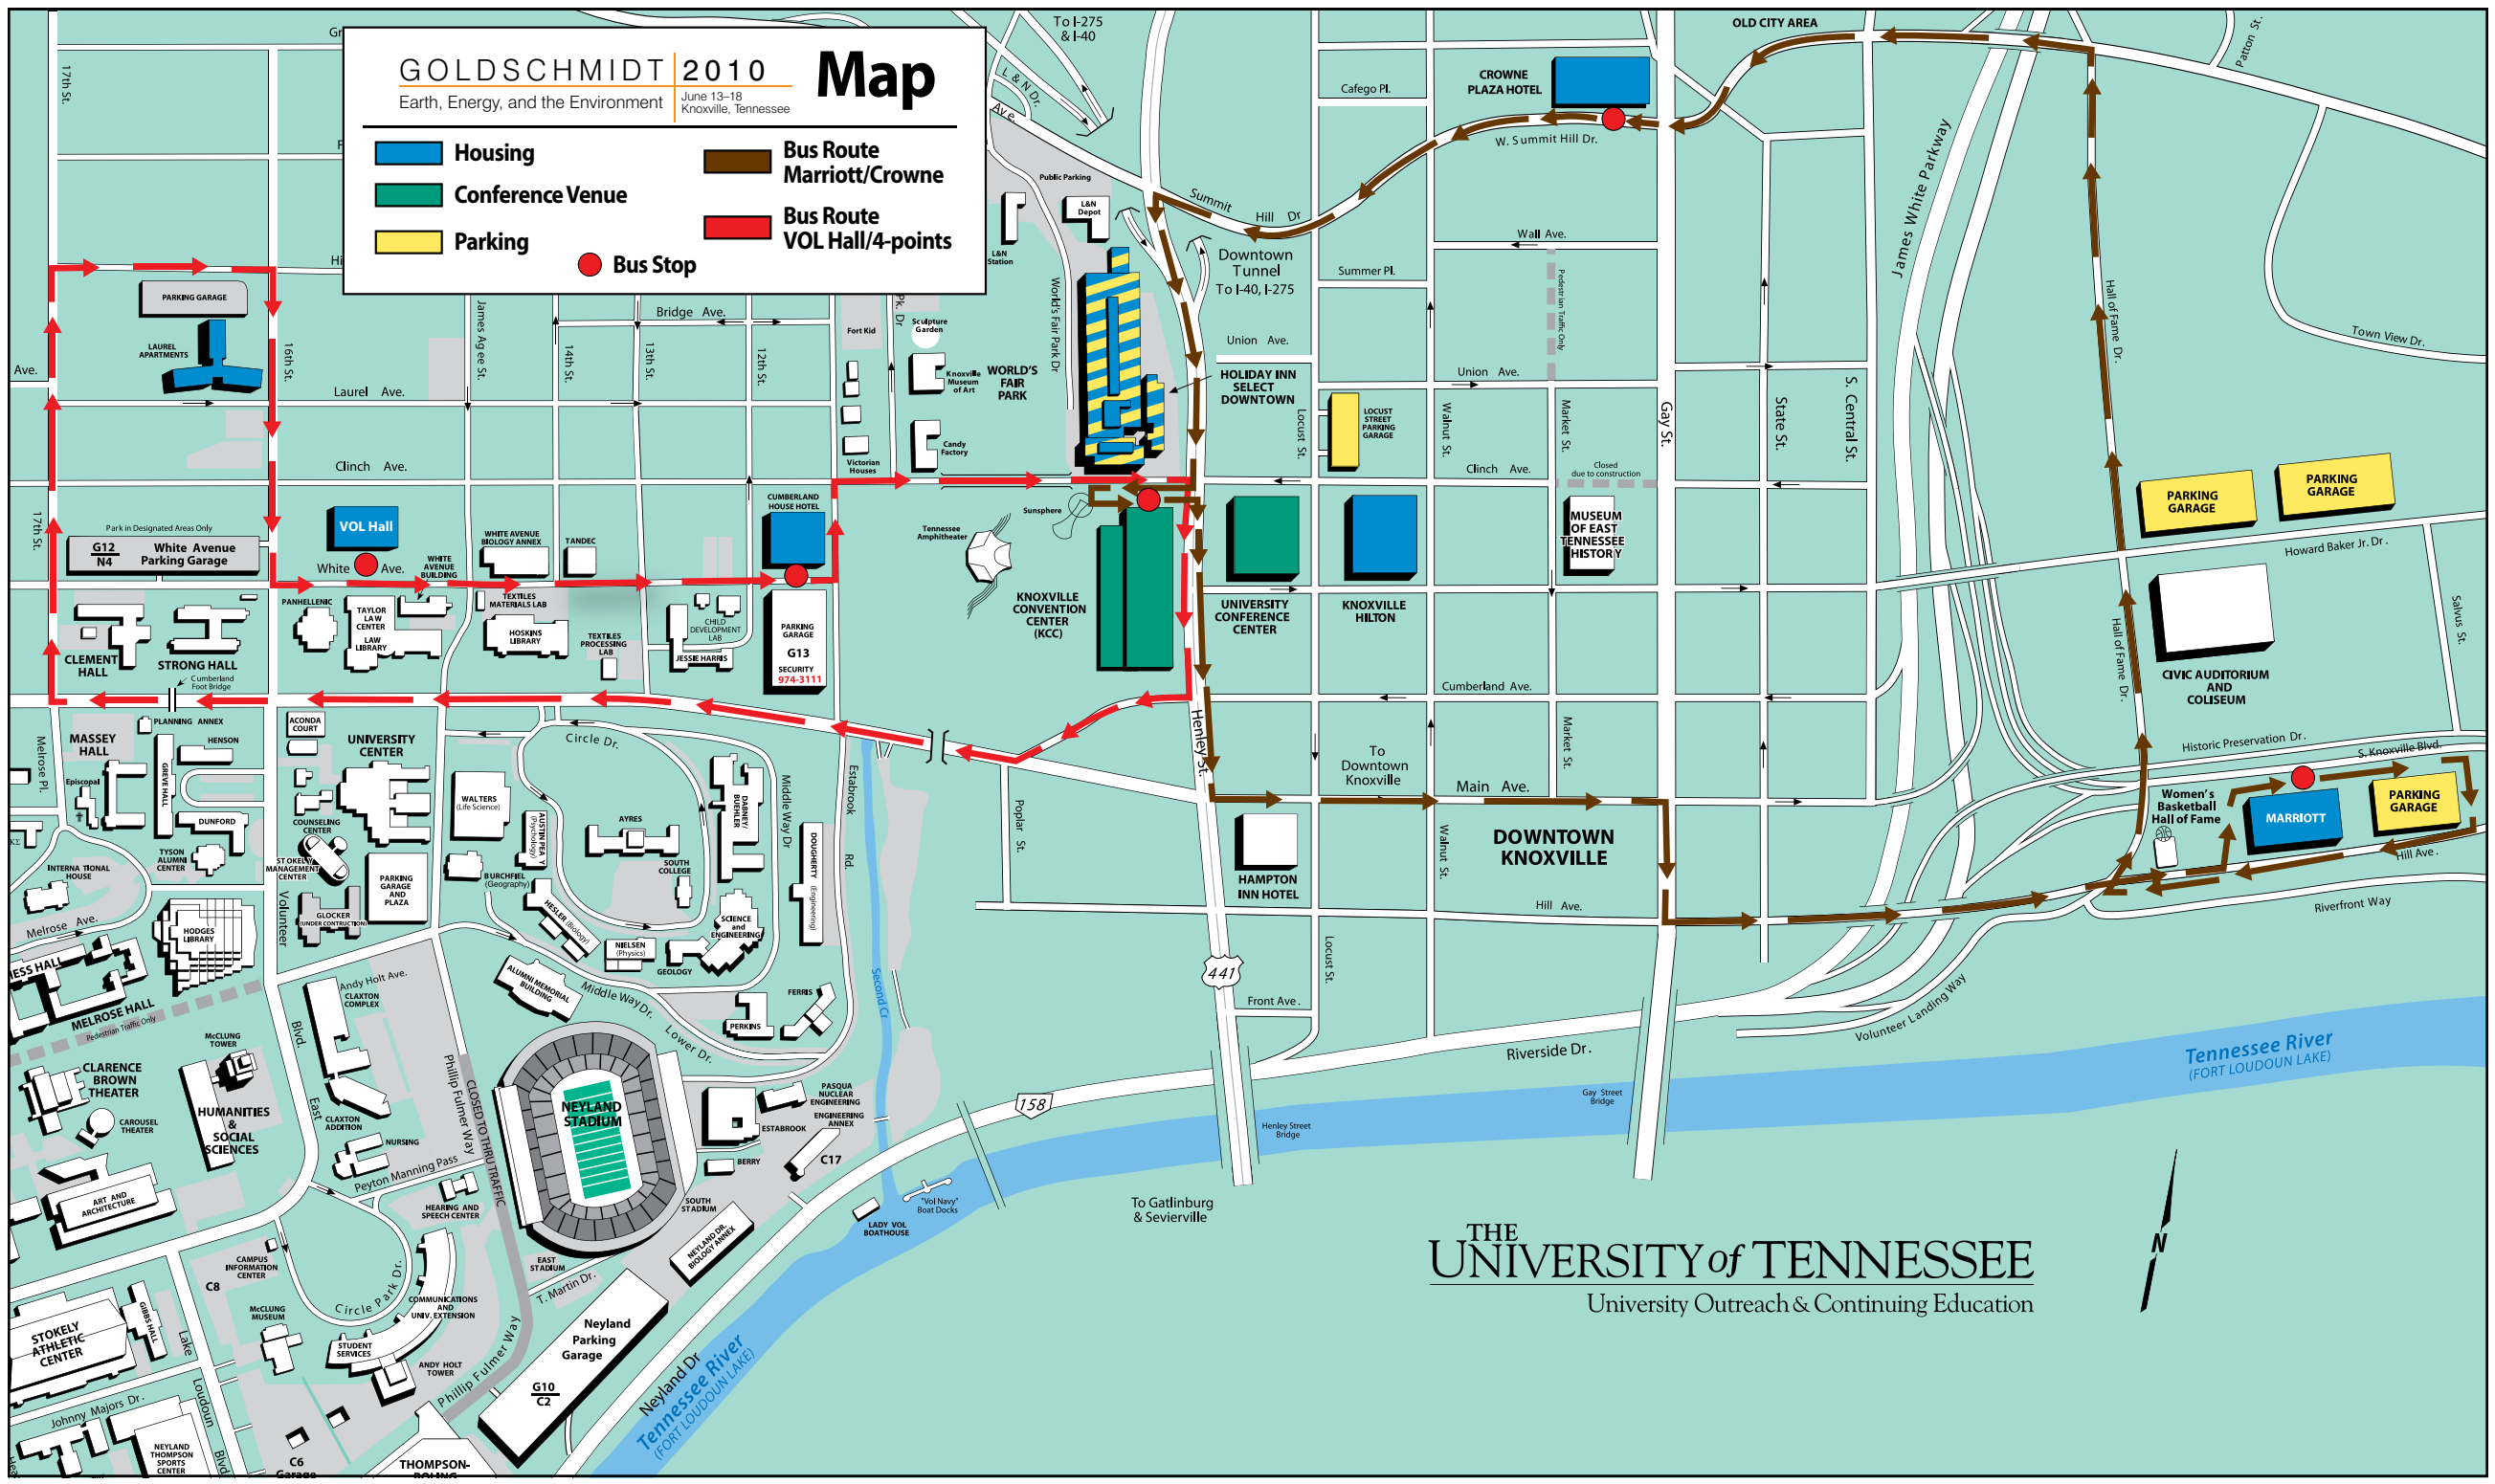

GOLDSCHMIDT 2010 Map

Earth, Energy, and the Environment June 13-18 Knoxville, Tennessee

- Housing
- Conference Venue
- Parking
- Bus Route Marriott/Crowne
- Bus Route VOL Hall/4-points
- Bus Stop

THE UNIVERSITY of TENNESSEE
University Outreach & Continuing Education

DOWNTOWN KNOXVILLE & UT CAMPUS

LEGEND

- Lodging
- Attraction
- Shopping
- Parking